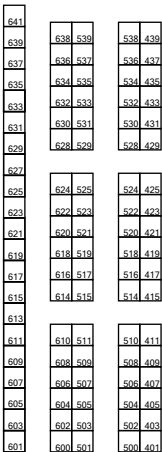

Suburban Indy HOLIDAY SHOW 2024

OVERHEAD
DOOR
EXHIBITOR
ENTRANCE 14'HX12'W

OVERHEAD
DOOR
EXHIBITOR
ENTRANCE 18'HX20'W

FAMILY FUN
90'X40'

REINDEER

INDIANA ARTISANS

ENTERTAINMENT
STAGE
60'X50'

TASTINGS

LOUNGE

SANTA
&
TREES

RESTROOMS

ENTRANCE