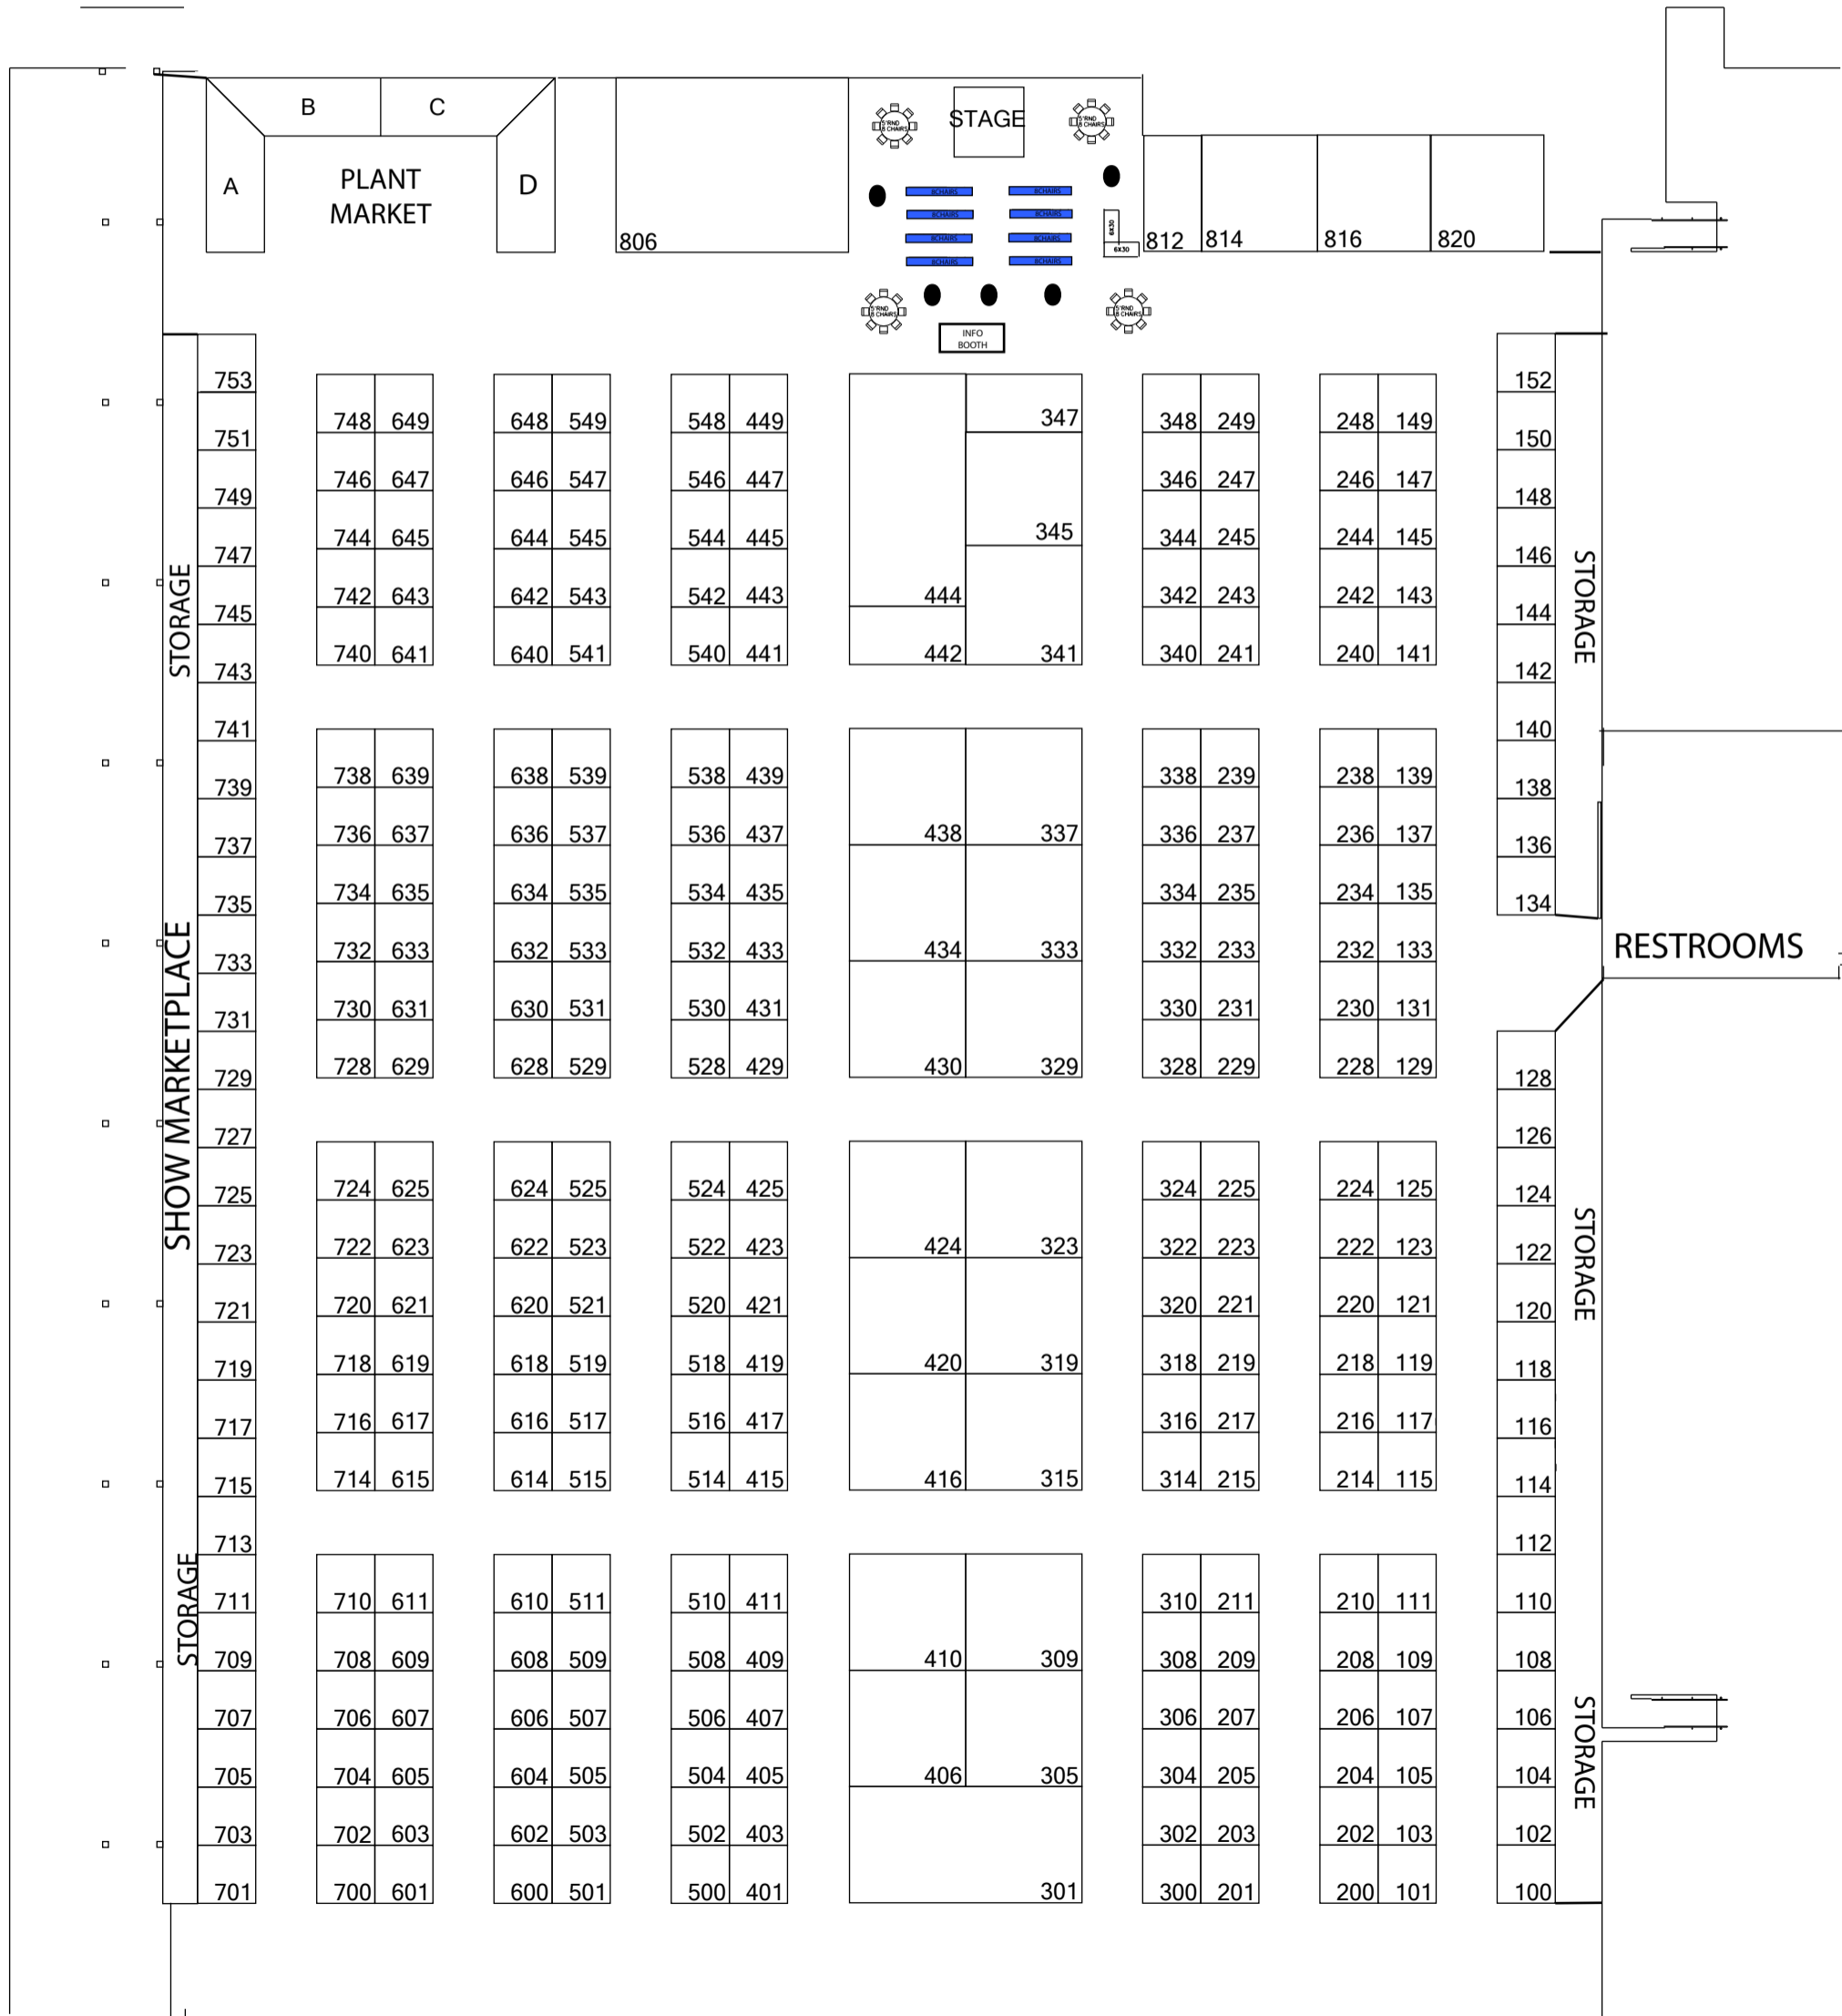

SUBURBAN INDY 2019

HOME AND OUTDOOR LIVING SHOW

EXHIBITOR
ENTRANCE

EXHIBITOR
ENTRANCE

OVERHEAD

STORAGE

SHOW MARKETPLACE

STORAGE

STORAGE

STORAGE

STORAGE

RESTROOMS

ENTRANCE

ENTRANCE