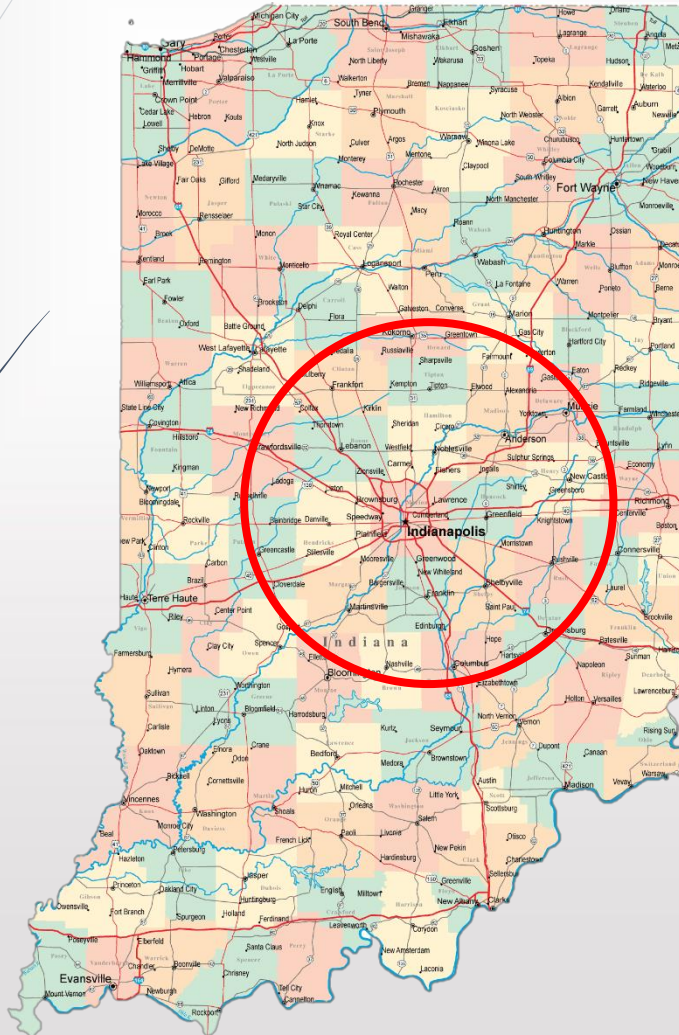

# COVERAGE MAP

**WFMS 95.5**  
THE COUNTRY STATION

50,000 Watt Total Coverage

Cities covered:

- Indianapolis
- Kokomo
- Martinsville
- Columbus
- Rushville
- Connersville
- Muncie
- And everything in between